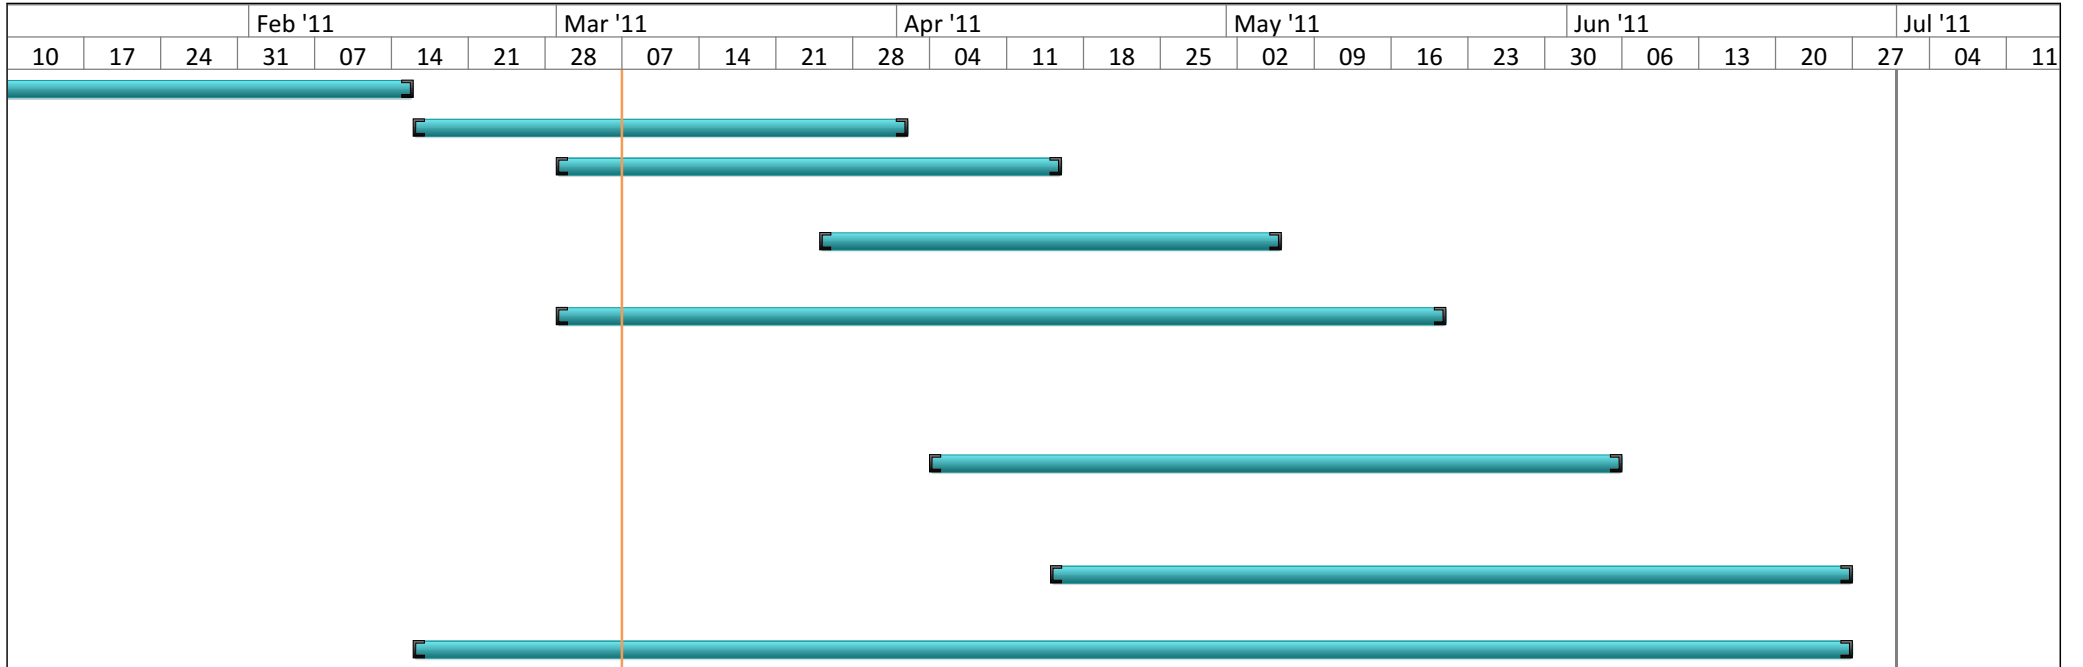

Project: Project1 Date: Mon 07-03-11	Task		External Milestone		Manual Summary Rollup	
	Split		Inactive Task		Manual Summary	
	Milestone		Inactive Milestone		Start-only	
	Summary		Inactive Summary		Finish-only	
	Project Summary		Manual Task		Deadline	
	External Tasks		Duration-only		Progress	